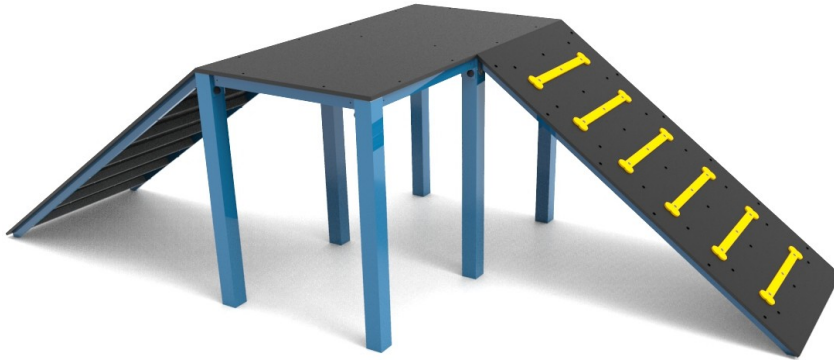

Kładka łamana duża

0250004

METAL - PSI PLAC ZABAW

Material specification:

Construction Material	galvanized steel coated with powder paint for durability and corrosion resistance or made of stainless steel
Platforms	plywood or HPL Panels
Foundation	buried in the ground to a specified depth and concreted with at least B-20 class concrete or bolted to a concrete base
Boards	HDPE sheets with milled drawings

tel./fax: +48 71 312 72 50, +48 724 654 898
e-mail: biuro@freekids.pl www.freekids.pl

rev. 001/2026

Kładka łamana duża

0250004

METAL - PSI PLAC ZABAW

DEVICE DATA:

Device dimension	4,08 x 1,75 x 1,12 m
Zone dimension	6,5 x 4,2 m
Fall height	nie dotyczy m
Safety zone area	22,4 m ²
User age	nie dotyczy
Number of users	nie dotyczy
Material	Metal
Low fall height	nie dotyczy