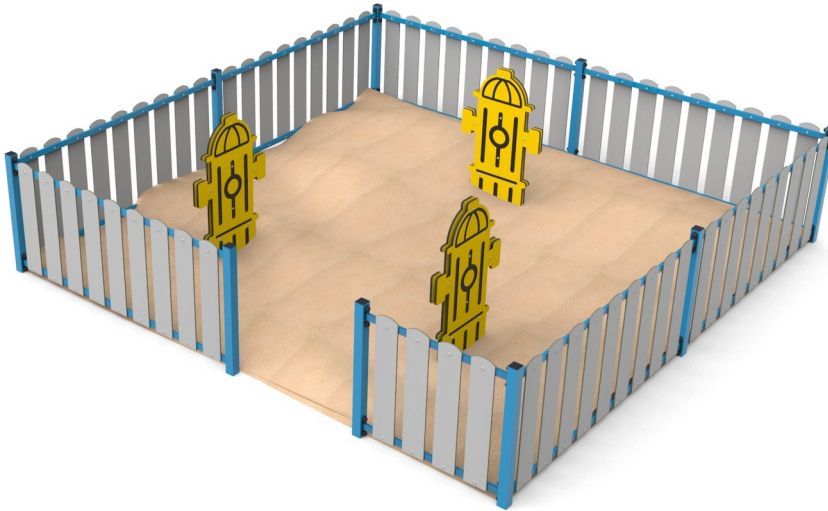

Psia toaleta

0250013

METAL - PSI PLAC ZABAW

Material specification:

Construction Material	galvanized steel coated with powder paint for durability and corrosion resistance or made of stainless steel
Foundation	buried in the ground to a specified depth and concreted with at least B-20 class concrete or bolted to a concrete base
Boards	HDPE sheets with milled drawings

tel./fax: +48 71 312 72 50, +48 724 654 898
e-mail: biuro@freekids.pl www.freekids.pl

rev. 001/2026

Psia toaleta

0250013

METAL - PSI PLAC ZABAW

DEVICE DATA:

Device dimension	4,06 x 4,06 x 1,13 m
Zone dimension	5,5 x 5,5 m
Fall height	nie dotyczy m
Safety zone area	29,8 m ²
User age	nie dotyczy
Number of users	nie dotyczy
Material	Metal
Low fall height	nie dotyczy