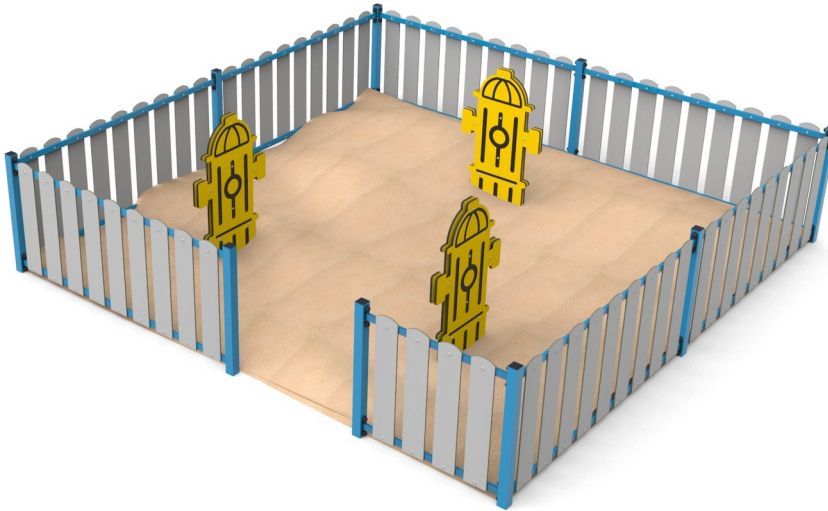

Psia toaleta

0250013

METAL - PSI PLAC ZABAW

Material specification:

Construction Material	galvanized steel coated with powder paint for durability and corrosion resistance or made of stainless steel
Foundation	buried in the ground to a specified depth and concreted with at least B-20 class concrete or bolted to a concrete base
Sheets	HDPE sheets with milled drawings

tel./fax: +48 71 312 72 50, +48 724 654 898
e-mail: biuro@freekids.pl www.freekids.pl

rev. 001/2026

Psia toaleta

0250013

METAL - PSI PLAC ZABAW

DEVICE DATA:

Device dimension	4,06 x 4,06 x 1,13 m
Zone dimension	5,5 x 5,5 m
Fall height	nie dotyczy m
Safety zone area	29,8 m ²
User age	nie dotyczy
Number of users	nie dotyczy
Material	Metal
Low fall height	nie dotyczy