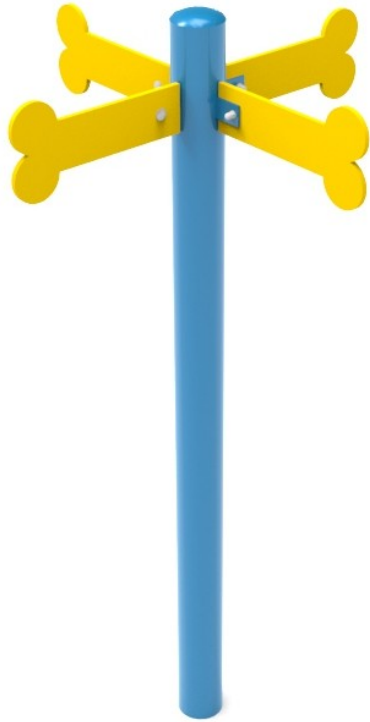

Wieszak na smycze

0250015

METAL - PSI PLAC ZABAW

Material specification:

Construction Material	galvanized steel coated with powder paint for durability and corrosion resistance or made of stainless steel
Foundation	buried in the ground to a specified depth and concreted with at least B-20 class concrete or bolted to a concrete base
Boards	HDPE sheets with milled drawings

tel./fax: +48 71 312 72 50, +48 724 654 898
e-mail: biuro@freekids.pl www.freekids.pl

rev. 001/2026

Wieszak na smycze

0250015

METAL - PSI PLAC ZABAW

DEVICE DATA:

Device dimension	0,62 x 0,62 x 1,23 m
Zone dimension	1,5 x 1,5 m
Fall height	nie dotyczy m
Safety zone area	1,8 m ²
User age	nie dotyczy
Number of users	nie dotyczy
Material	Metal
Low fall height	nie dotyczy