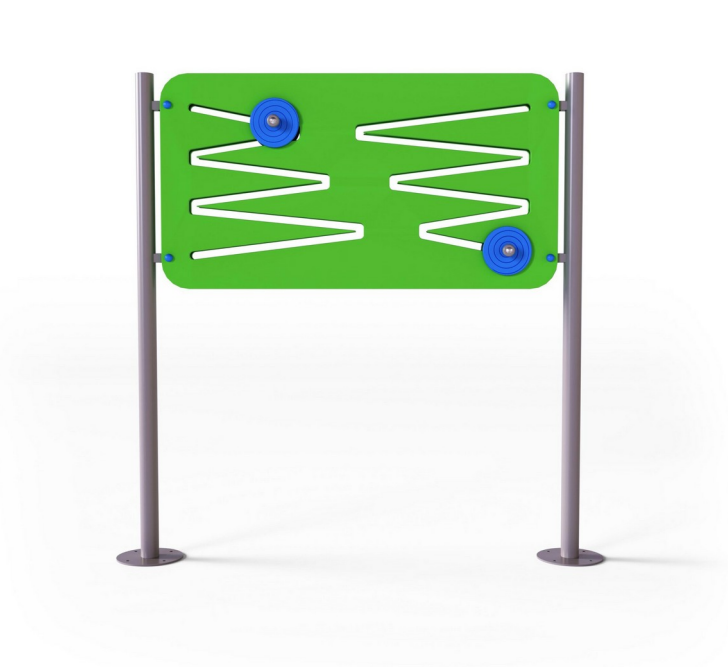

Inclusive

Tablica integracyjna Marble Run

0400013

METAL - EDUCATIONAL BOARDS

Material specification:

Construction Material	galvanized steel coated with powder paint for durability and corrosion resistance or made of stainless steel
Foundation	buried in the ground to a specified depth and concreted with at least B-20 class concrete or bolted to a concrete base
Sheets	HDPE sheets with milled drawings

tel./fax: +48 71 312 72 50, +48 724 654 898
e-mail: biuro@freekids.pl www.freekids.pl

rev. 001/2026

Tablica integracyjna Marble Run

0400013

METAL - EDUCATIONAL BOARDS

DEVICE DATA:

Device dimension	1,42 x 0,18 x 1,46 m
Zone dimension	3,41 x 2,00 m
Fall height	nie dotyczy m
Safety zone area	14,06 m ²
User age	∞
Number of users	2
Material	Metal
Low fall height	nie dotyczy
Compliance with standards	PN-EN 1176