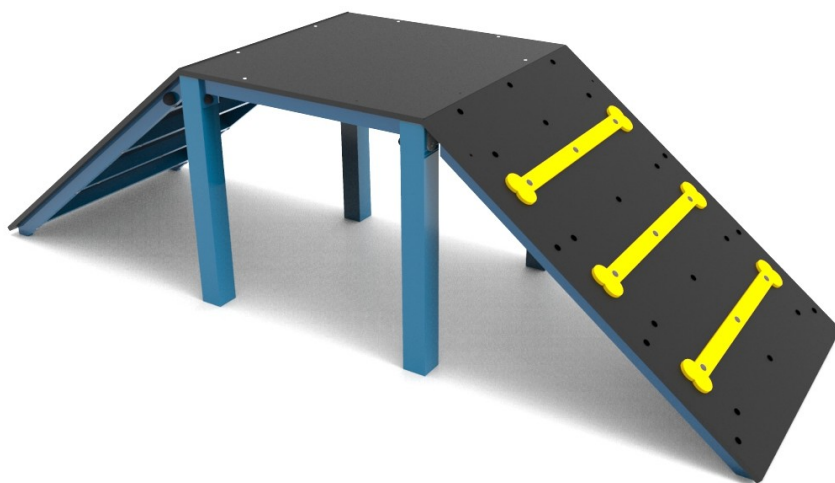

Kładka mała

0250003

METAL - PSI PLAC ZABAW

Material specification:

Construction Material	galvanized steel coated with powder paint for durability and corrosion resistance or made of stainless steel
Platforms	plywood or HPL Panels
Foundation	buried in the ground to a specified depth and concreted with at least B-20 class concrete or bolted to a concrete base
Sheets	HDPE sheets with milled drawings

tel./fax: +48 71 312 72 50, +48 724 654 898
e-mail: biuro@freekids.pl www.freekids.pl

rev. 001/2026

Kładka mała

0250003

METAL - PSI PLAC ZABAW

DEVICE DATA:

Device dimension	2,48 x 0,92 x 0,62 m
Zone dimension	4,1 x 3,1 m
Fall height	nie dotyczy m
Safety zone area	11,4 m ²
User age	nie dotyczy
Number of users	nie dotyczy
Material	Metal
Low fall height	nie dotyczy