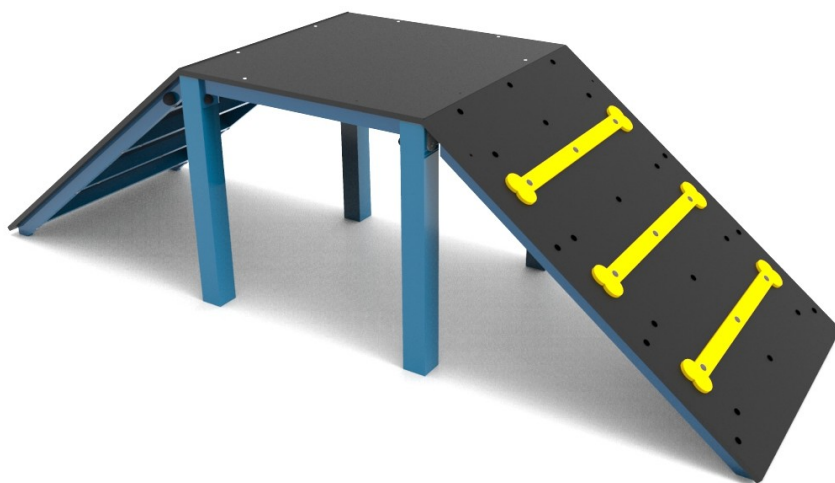

Kładka mała

0250003

METAL - PSI PLAC ZABAW

Material specification:

Construction Material	galvanized steel coated with powder paint for durability and corrosion resistance or made of stainless steel
Platforms	plywood or HPL Panels
Foundation	buried in the ground to a specified depth and concreted with at least B-20 class concrete or bolted to a concrete base
Boards	HDPE sheets with milled drawings

tel./fax: +48 71 312 72 50, +48 724 654 898
e-mail: biuro@freekids.pl www.freekids.pl

rev. 001/2026

Kładka mała

0250003

METAL - PSI PLAC ZABAW

DEVICE DATA:

Device dimension	2,48 x 0,92 x 0,62 m
Zone dimension	4,1 x 3,1 m
Fall height	nie dotyczy m
Safety zone area	11,4 m ²
User age	nie dotyczy
Number of users	nie dotyczy
Material	Metal
Low fall height	nie dotyczy